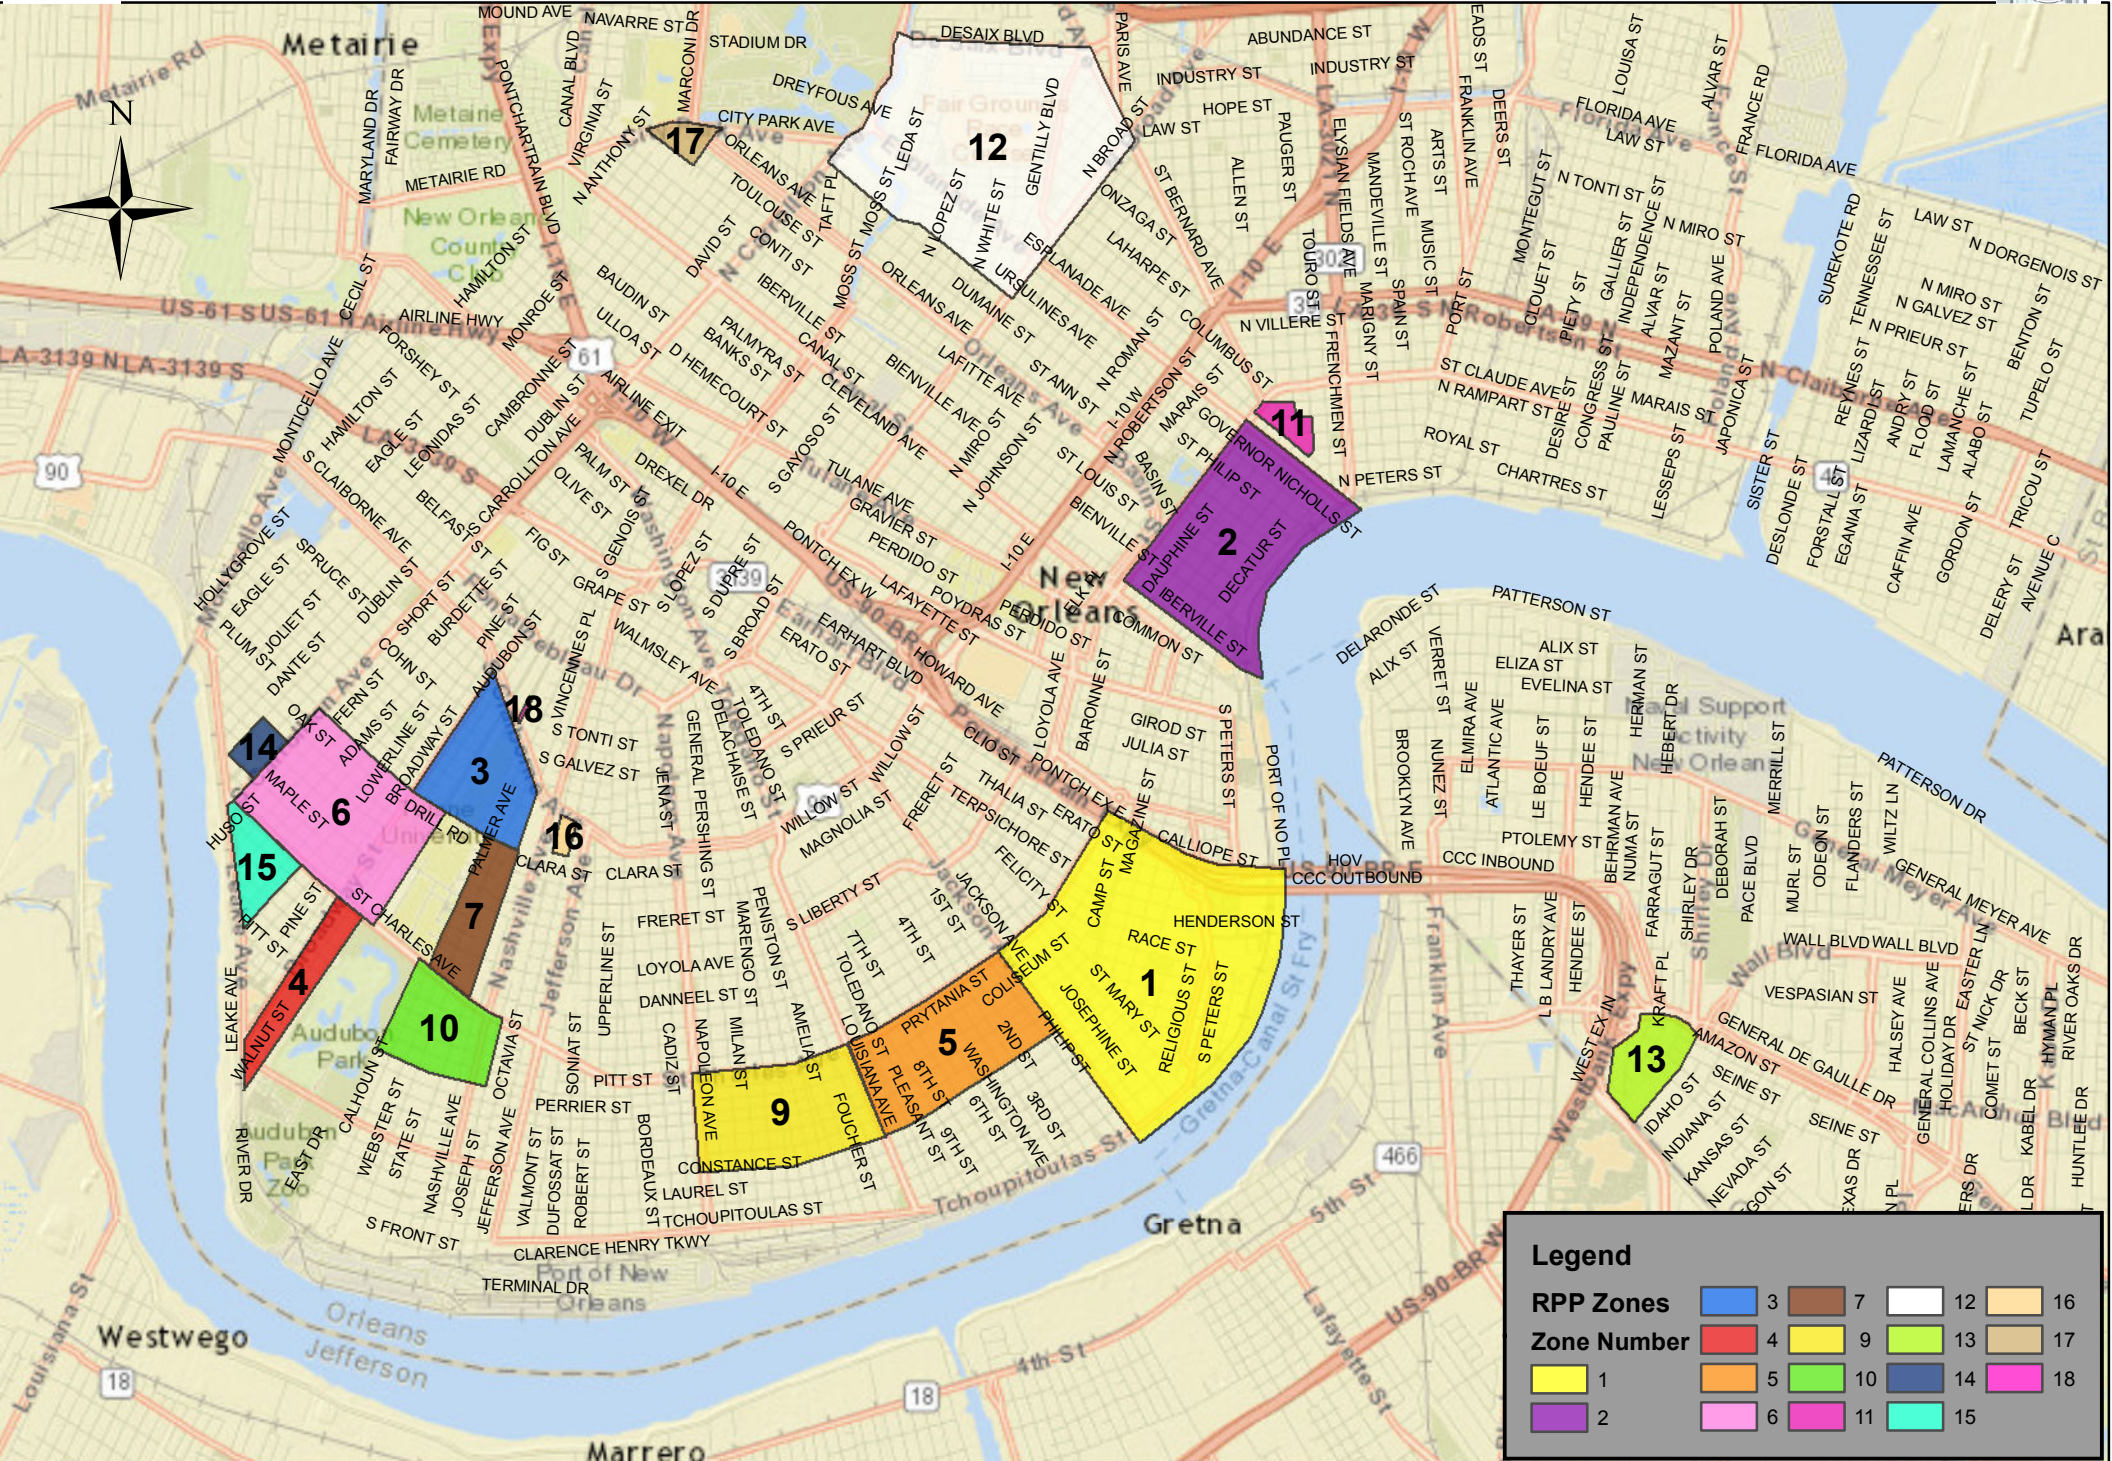

City of New Orleans Residential Parking Permit Zones

Legend										
RPP Zones		3		7		12		16		
Zone Number		4		9		13		17		
		1		5		10		14		18
		2		6		11		15		

This map is subject to change and verification by the City of New Orleans Parking Division and the City of New Orleans Department of Public Works