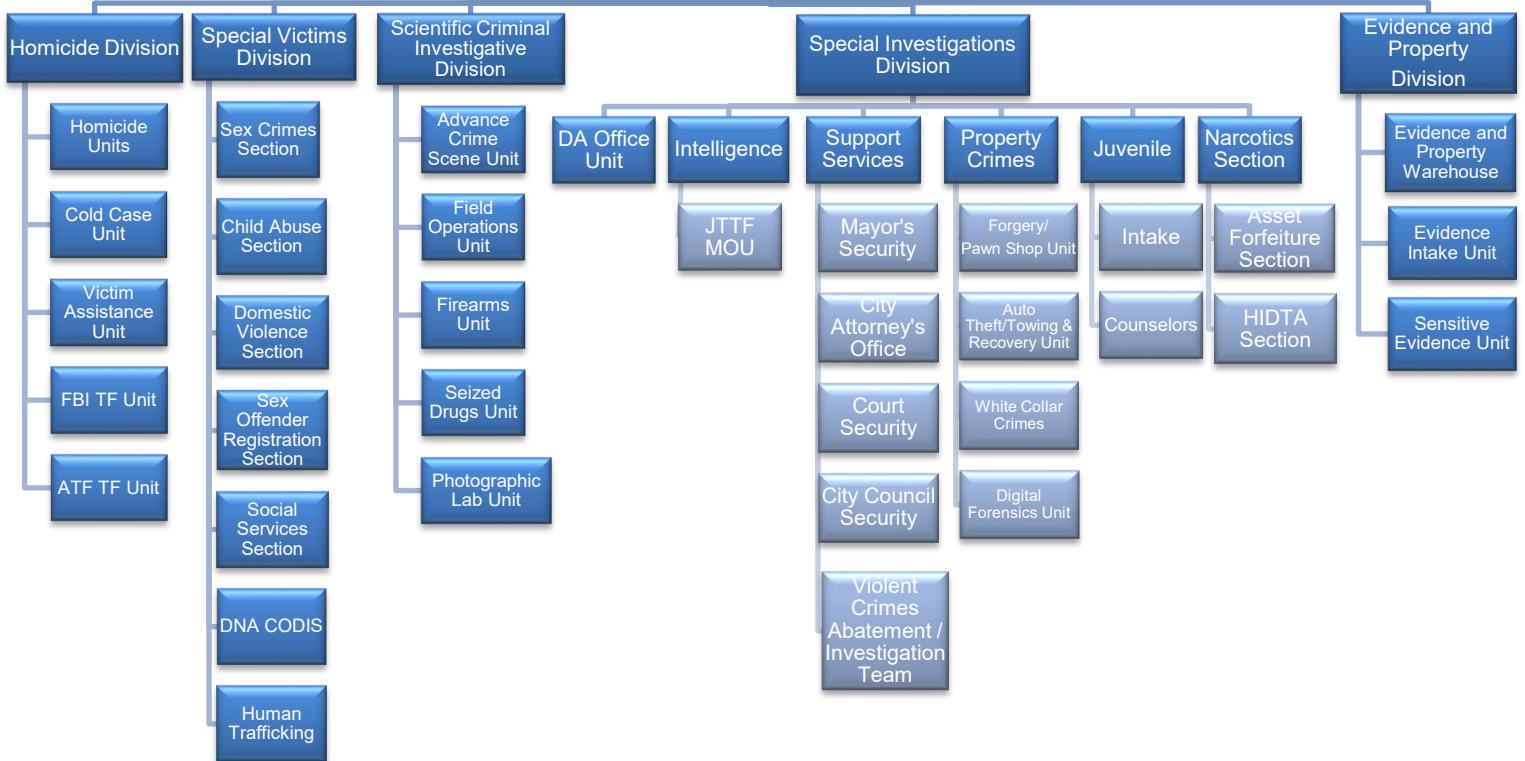

NEW ORLEANS POLICE DEPARTMENT OPERATIONS MANUAL

CHAPTER: 11.1

TITLE: ORGANIZATIONAL STRUCTURE

EFFECTIVE: 10/22/2017

REVISED: 02/01/18, 07/29/18, 09/14/18, 04/15/19, 05/12/19, 11/15/19, 01/31/21, 7/30/2023

SEE ORGANIZATIONAL STRUCTURE BELOW

New Orleans Police Department

Office of the Superintendent

New Orleans Police Department

Field Operations Bureau

New Orleans Police Department

Investigation and Support Bureau

Investigation and Support Bureau Deputy Superintendent

New Orleans Police Department

Public Integrity Bureau

New Orleans Police Department

Professional Standards & Accountability Bureau

New Orleans Police Department