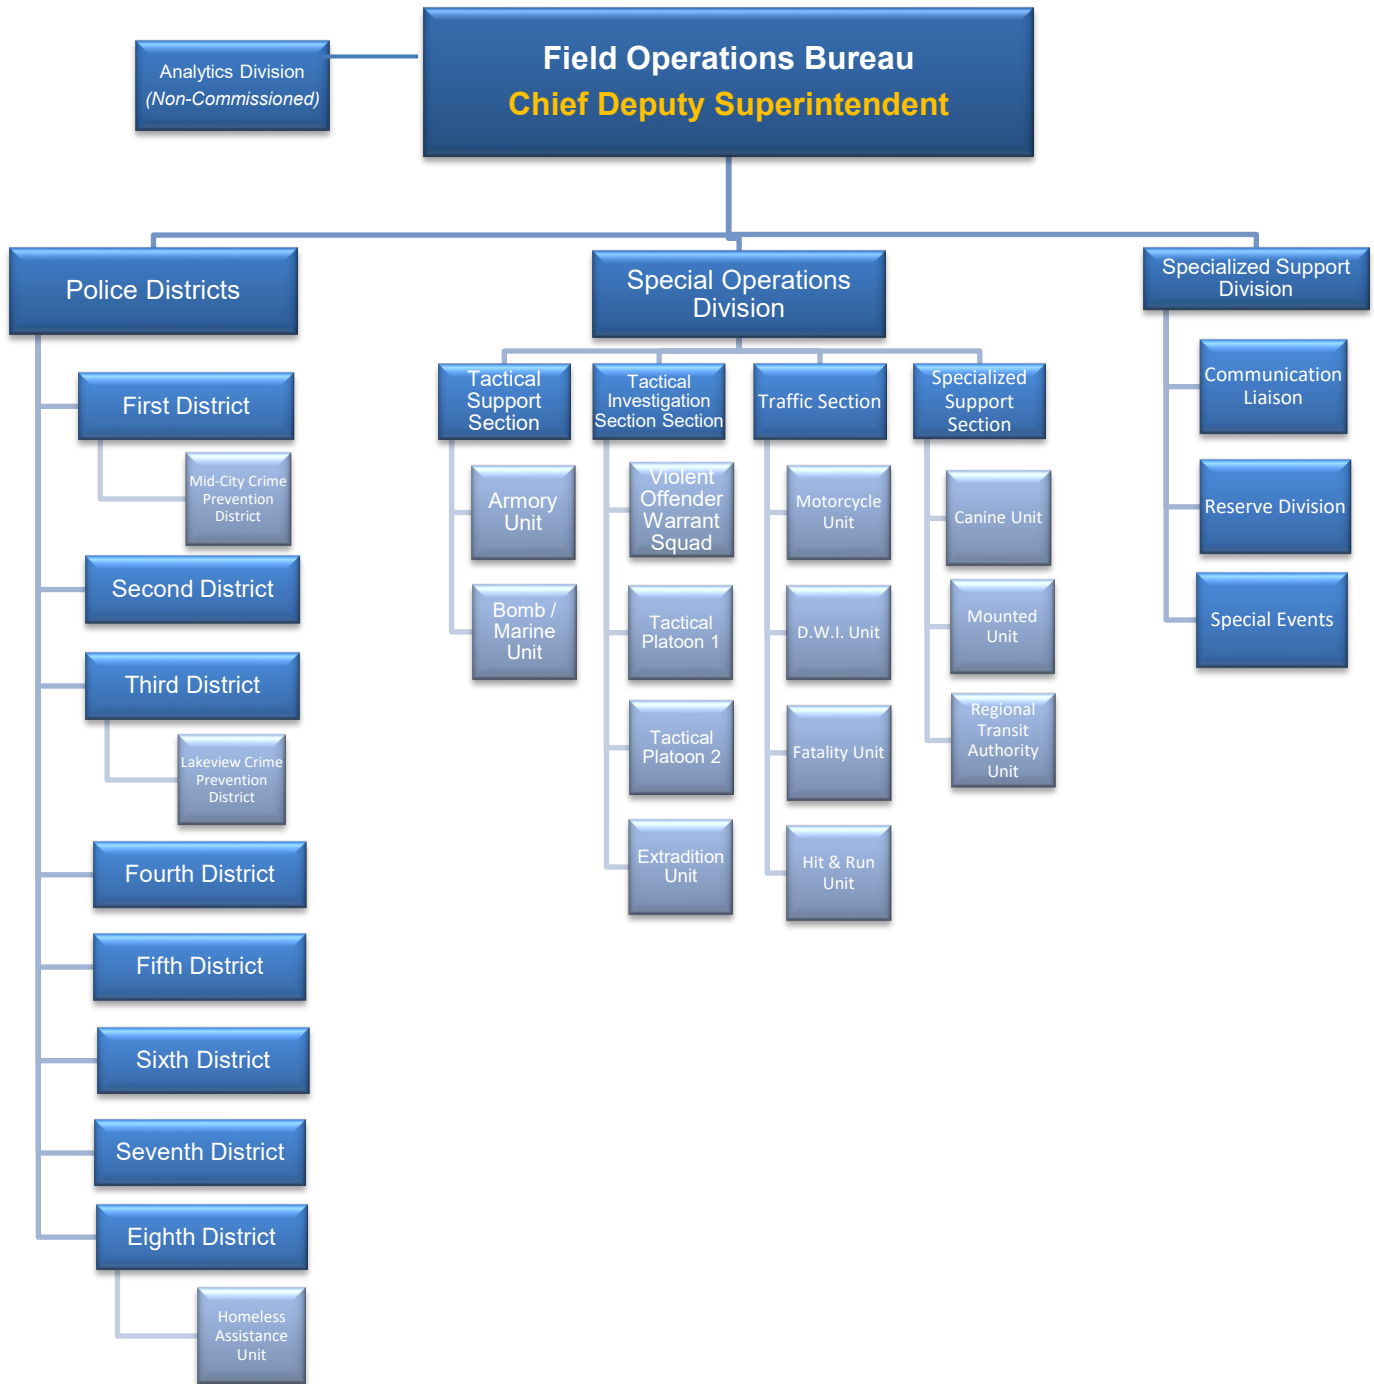

SEE ORGANIZATIONAL STRUCTURE BELOW

New Orleans Police Department

Office of the Superintendent

New Orleans Police Department

Field Operations Bureau

New Orleans Police Department

Investigation and Support Bureau