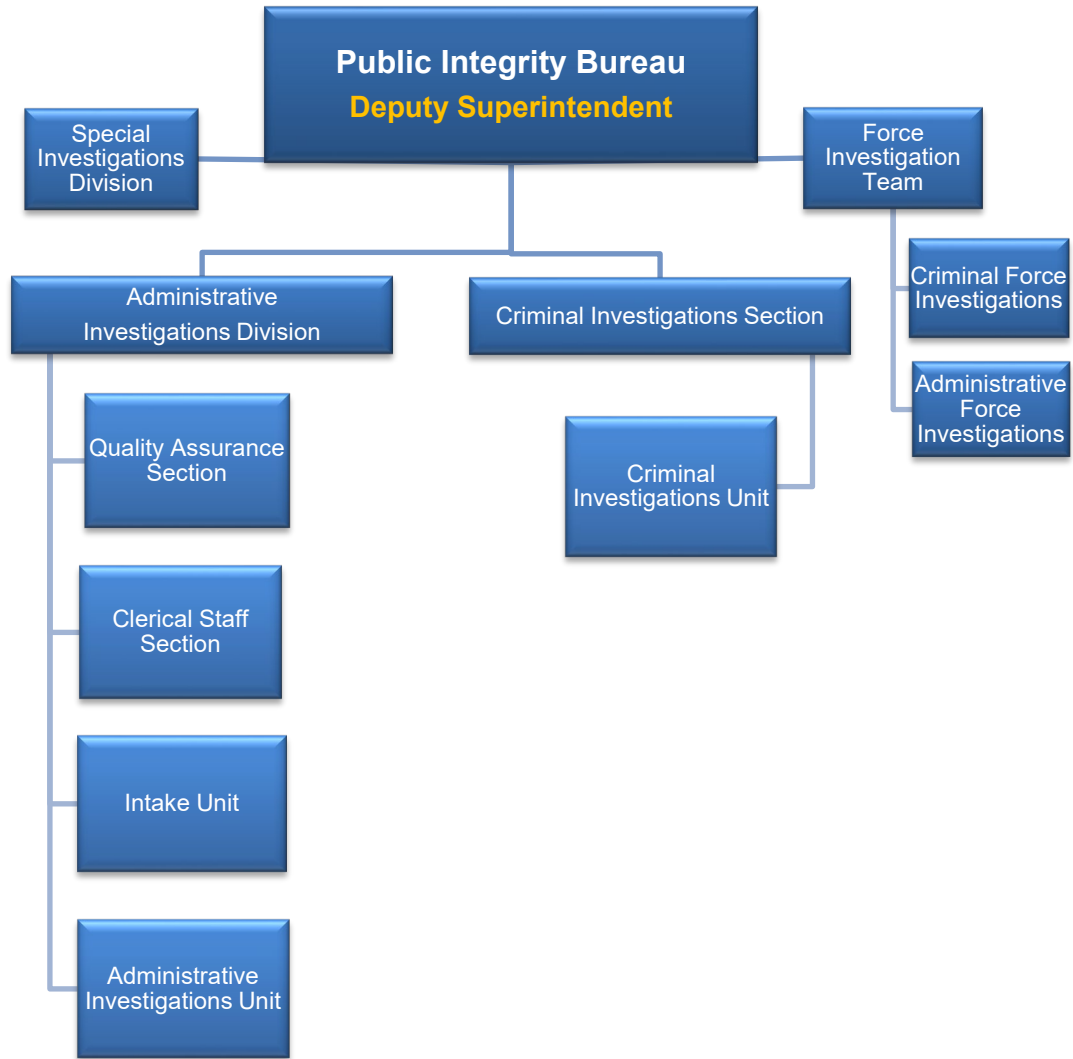

New Orleans Police Department

Public Integrity Bureau