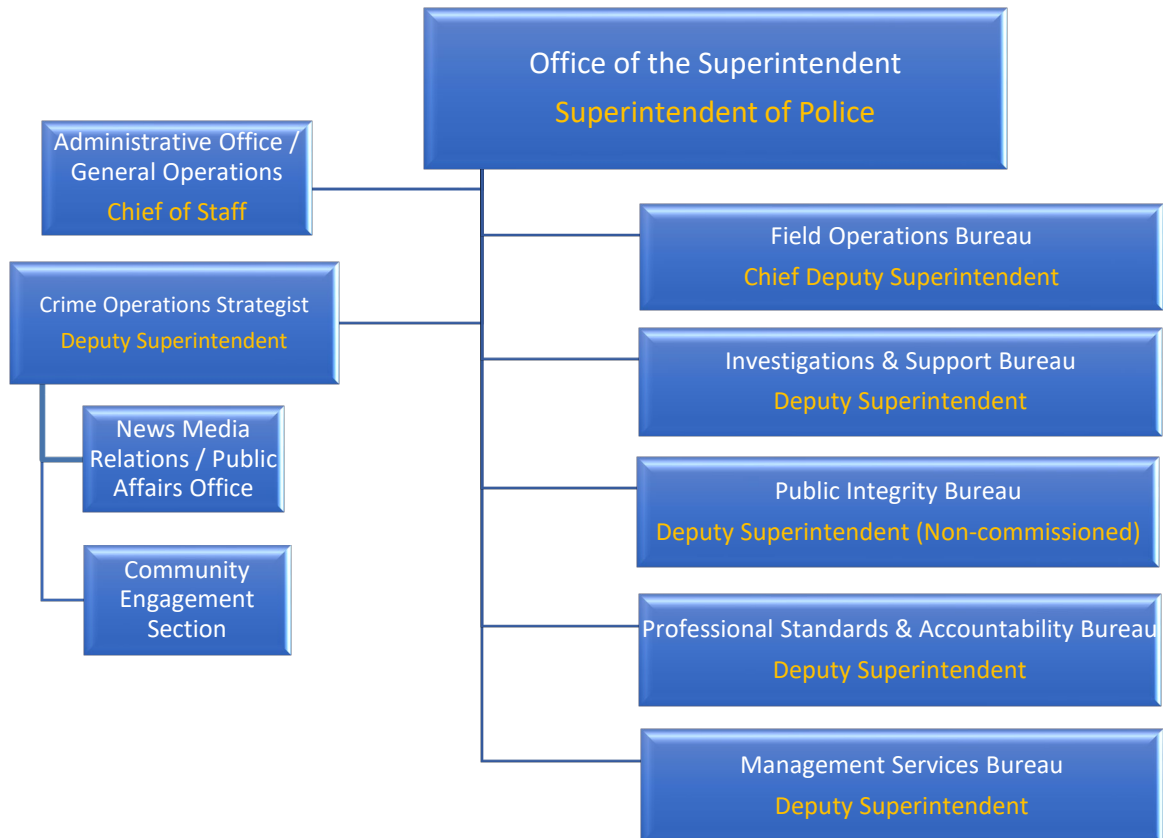

NEW ORLEANS POLICE DEPARTMENT OPERATIONS MANUAL

CHAPTER: 11.1

TITLE: ORGANIZATIONAL STRUCTURE

EFFECTIVE: 10/22/2017

REVISED: 02/01/18, 07/29/18, 09/14/18, 04/15/19, 05/12/19, 11/15/19, 01/31/21, 7/30/2023

SEE ORGANIZATIONAL STRUCTURE BELOW

New Orleans Police Department

Office of the Superintendent

New Orleans Police Department

Field Operations Bureau

New Orleans Police Department

Investigation and Support Bureau