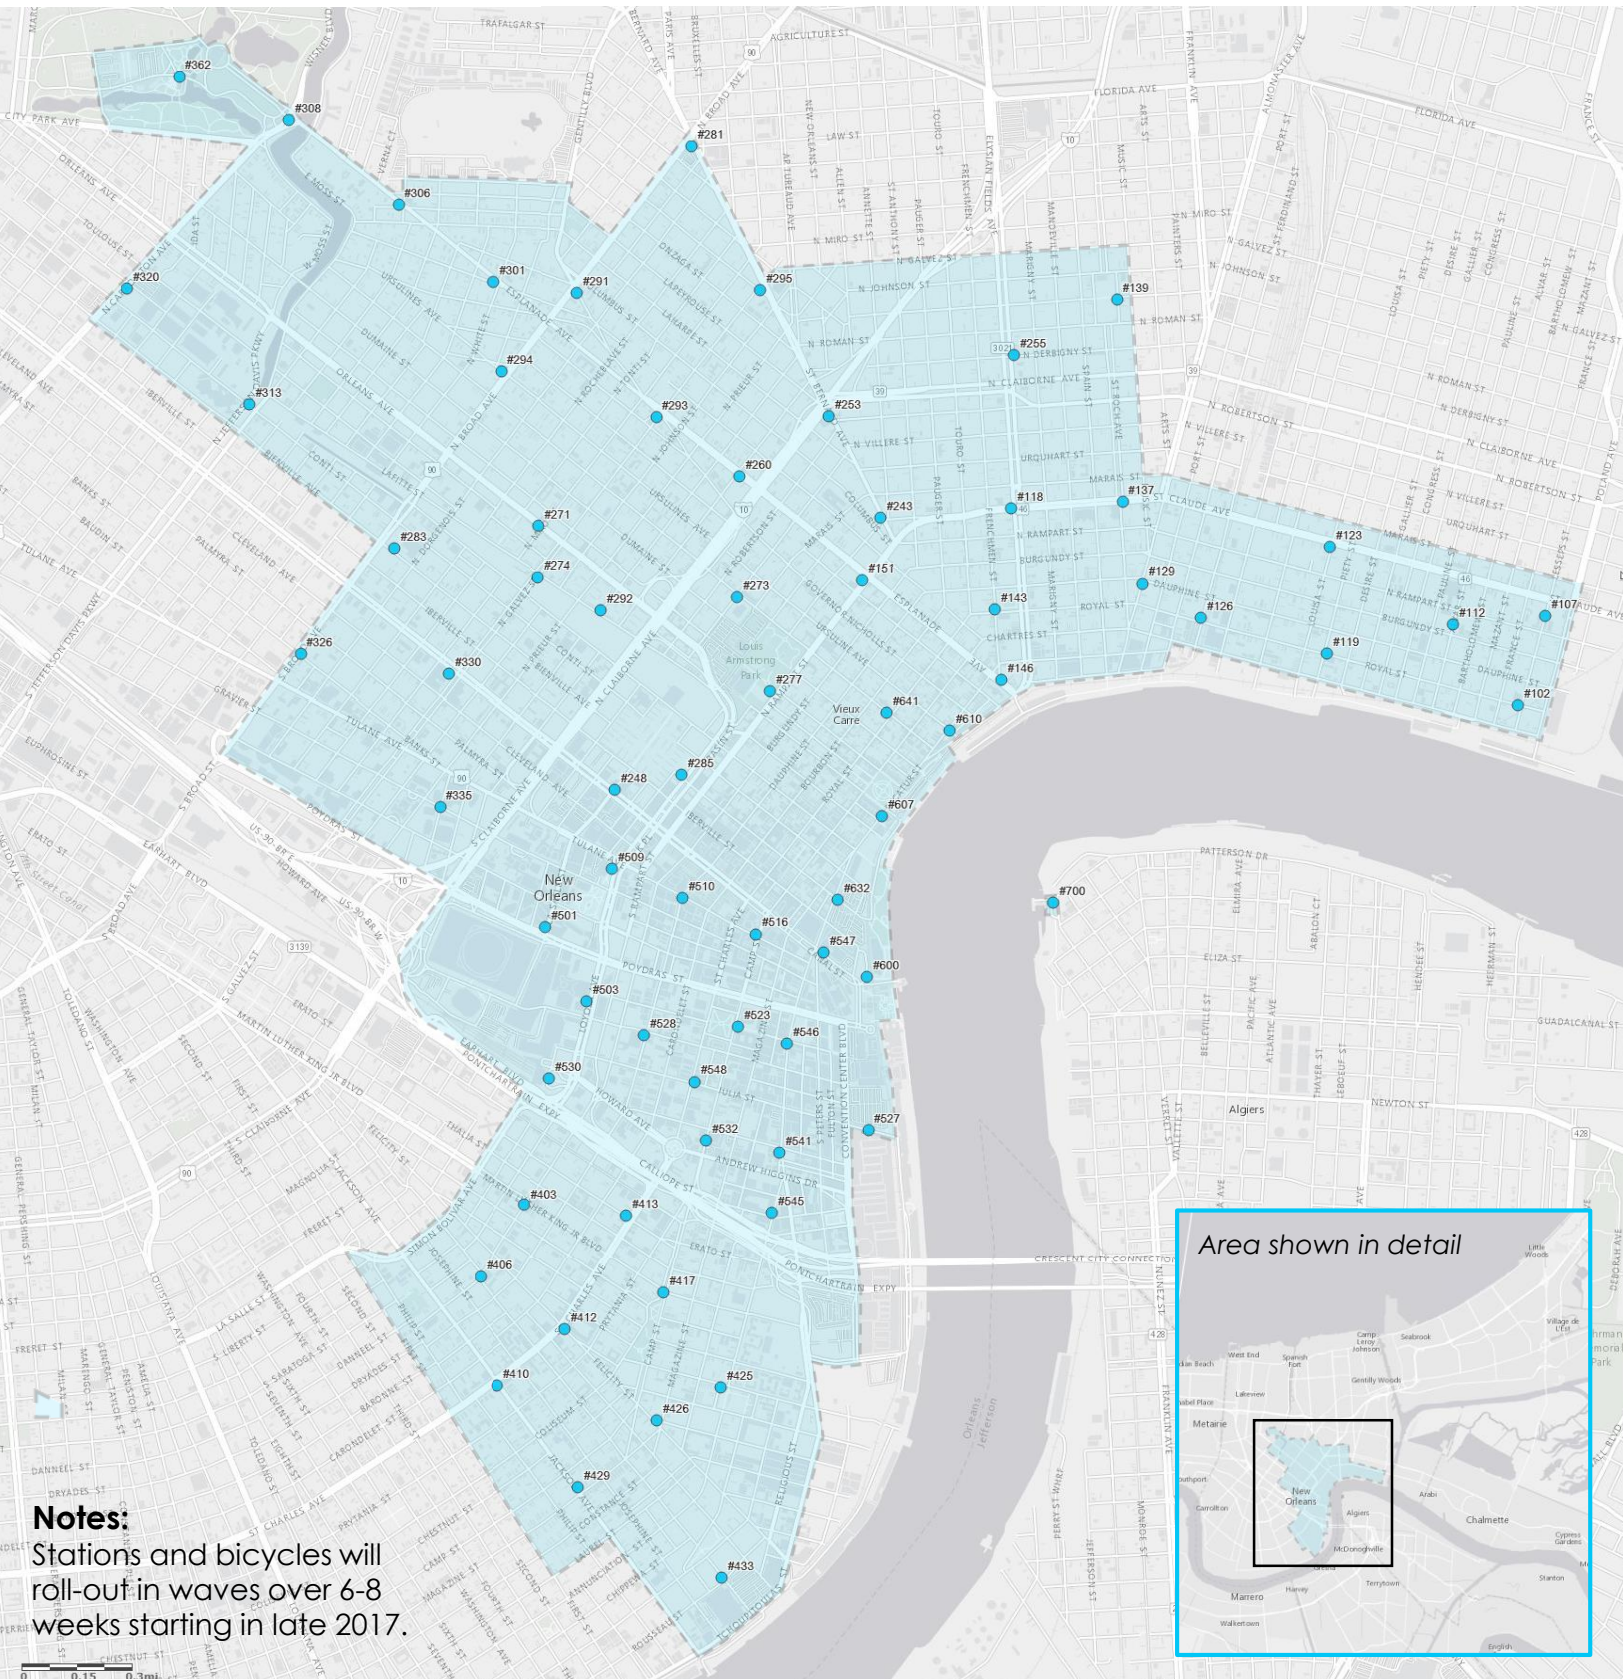

Bike Share Phase 1 Station Locations

October 2017

Notes:
Stations and bicycles will roll-out in waves over 6-8 weeks starting in late 2017.

0 0.15 0.3mi